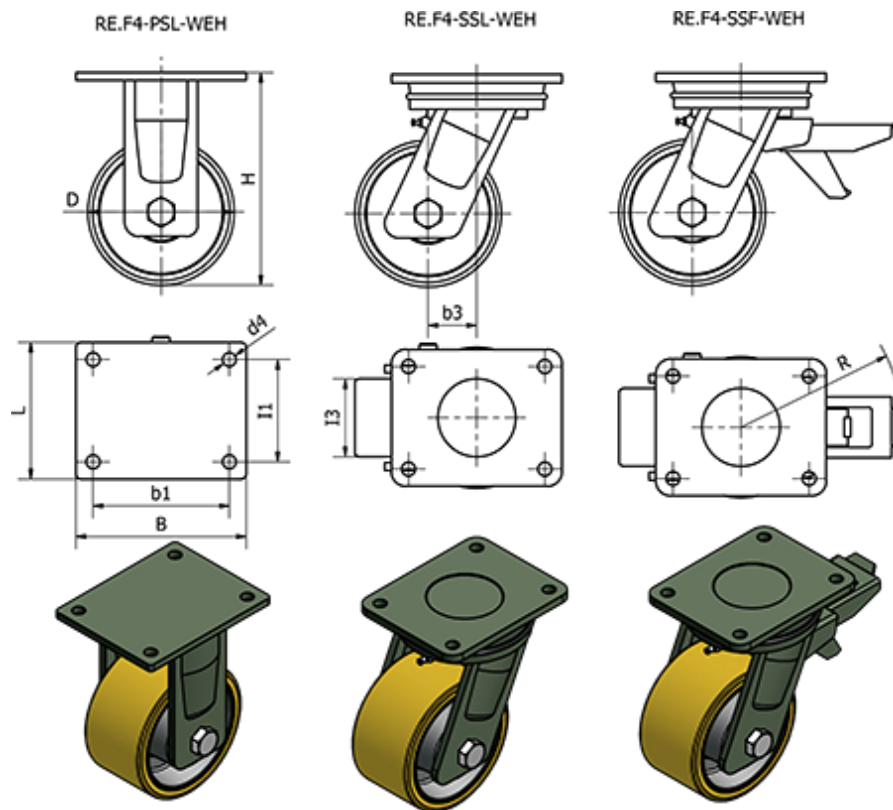

Article number: 2314451469

Description: E+G Cast iron wheel 451469
RE.F4-200-PSL-WEH - Fixed plate

Measures

B	= 175	I1	= 105
b1	= 140	I3	= 80
b3	= 65	L	= 140
Code	= 451469	R	= 166
D	= 200	Rolling resistance (N)	= 4500
d4	= 14	Type	= RE.F4-200-PSL-WEH
Dynamic carrying capacity (N)	= 16000	Weight (g)	= 1372
H	= 275		